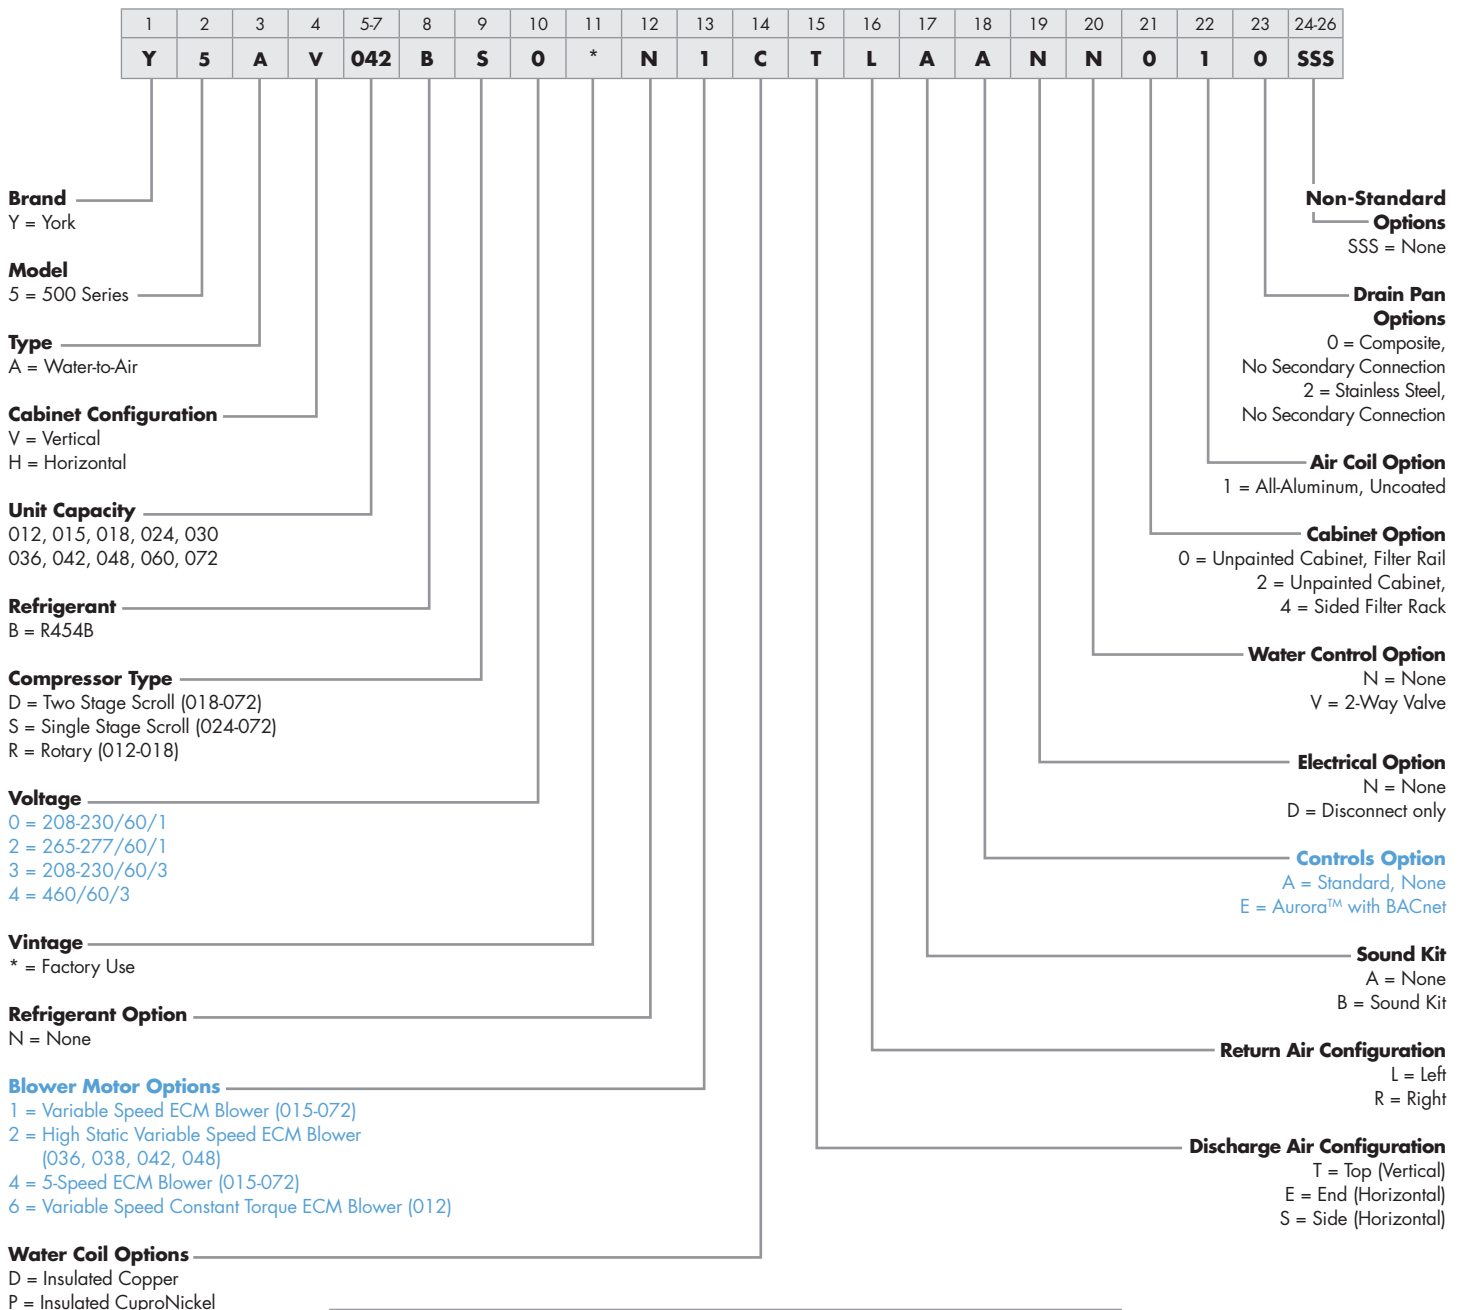

Quick Ship Program

Affinity Compact YK Series

Premium efficiency in a cabinet footprint that rivals lower efficiency water source heat pumps

Quick Ship

York offers quick shipment on a select range of Affinity Compact YK Series units to support a growing demand for replacement water source heat pumps. This program currently allows a maximum of 6 units of any one size and voltage with a maximum of 20 total units in one order and is available with the configurations and options listed inside.

Affinity Compact YK Series Configuration Options

Maximum of 6 units per size and voltage with a total of 20 units per order
(call customer service if a higher quantity is needed)

- Vertical or Horizontal cabinets
- Left or Right return air
- Discharge Air: top (vertical), end or side discharge (horizontal)
- Sizes: Single Speed: 012, 015, 018, 024, 030, 036, 042, 048, 060, 070
Dual Capacity: 026, 038, 049, 064, 072
- Voltages: 208-230/60/1, 265-277/60/1, 208-230/60/3, 460/60/3
- Blower motor options: 5-Speed ECM (015-072)
Variable Speed Constant Torque ECM (012)
- All-Aluminum Air Coil
- 4-Sided Filter Rack
- Optional Sound Kit
- Optional Electrical Disconnect
- Optional Stainless Steel Condensate Drain Pan
- Optional 2-way Internal Water Valve

Nomenclature

Model Sizing

Model	A	B	C
012	22.5	22.2	30.2
015 - 018	22.5	26.2	40.2
024 - 030	22.5	26.2	44.2
036 - 038	25.5	31.2	44.2
042 - 049	25.5	31.2	48.2
060 - 072	25.5	31.2	52.2

Model	A	B	C
012	22.5	35.0	17.2
015 - 018	22.5	42.0	19.2
024 - 030	22.5	45.0	19.2
036 - 038	22.5	48.0	21.2
042 - 049	25.5	53.0	21.2
060 - 064	25.5	61.0	21.2
070 - 072	25.5	68.0	21.2