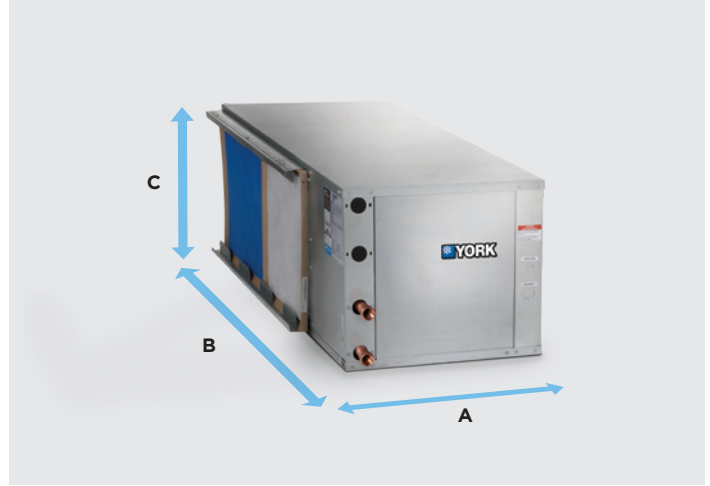

Model Sizing

Model	A	B	C
012	22.5	22.2	30.2
015 - 018	22.5	26.2	40.2
024 - 030	22.5	26.2	44.2
036 - 038	25.5	31.2	44.2
042 - 049	25.5	31.2	48.2
060 - 072	25.5	31.2	52.2

Model	A	B	C
012	22.5	35.0	17.2
015 - 018	22.5	42.0	19.2
024 - 030	22.5	45.0	19.2
036 - 038	22.5	48.0	21.2
042 - 049	25.5	53.0	21.2
060 - 064	25.5	61.0	21.2
070 - 072	25.5	68.0	21.2